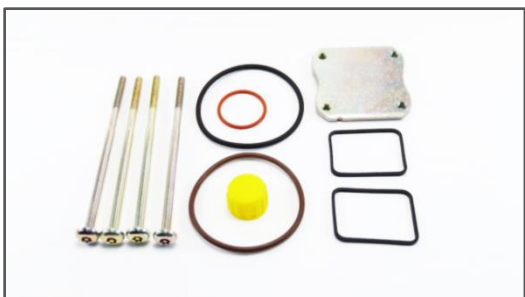

A1-23195 Repair Kit PDE
Use = MB Actros - Axor
OEM =f 00H N37 069