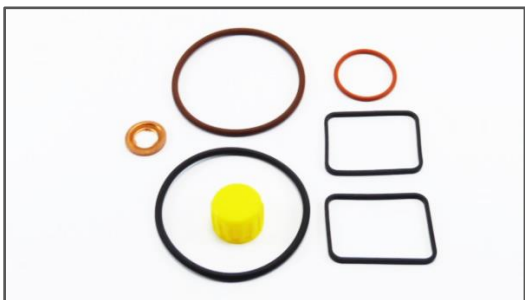

A1-23195/2 Repair Kit PDE + Inj. washer

Use = MB Actros - Axor

OEM = F 00H N37 069 similar