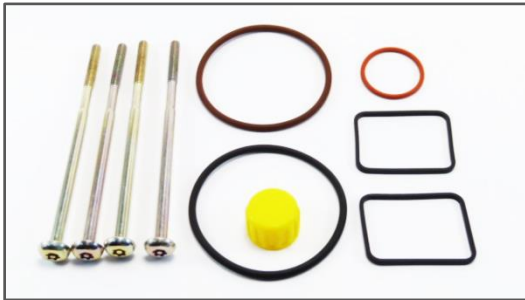

A4-10198 Selenoid Plate Gasket

Use = MB Actros – Atego – Axor - Daf

OEM = F 00H N 37 008

Unit Pump (EUP - PDE) Repair Kits

A1-25105 Repair Kit x 12 O'Rings
Complete O'Ring Kit for Pump Body
Use = MB Actros - Axor
Pump No :0 414 799 005

A1-25105X Repair Kit x 30 O'Rings
Full Set O'Ring Kit for Pump Body + Selenoid
Use = MB Actros - Axor
Pump No :0 414 799 005

A1-25104 Repair Kit x 12 O'Rings
Complete O'Ring Kit for Pump Body
Use = MB Atego
Pump No :0 414 799 008

A1-25104X Repair Kit x 36 O'Rings
Full Set O'Ring Kit for Pump Body + Selenoid
Use = MB Atego
Pump No :0 414 799 008

A1-23195 Repair Kit PDE
Use = MB Actros - Axor
OEM =f 00H N37 069

Unit Pump (EUP - PDE) Repair Kits

Unit pump valve hole reamer
With drill use
Long life durable material

A1-23430 Reamer / Valve Seat

Unit pump valve seat reamer
With hand Use
Long life durable material