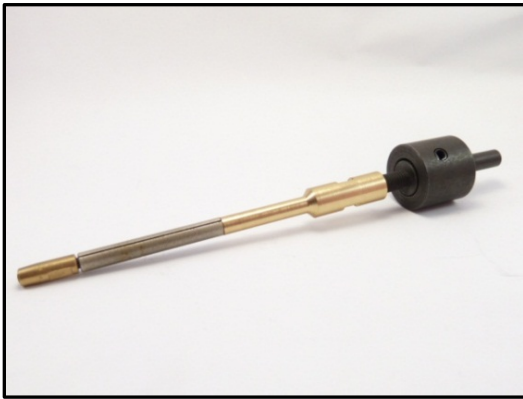

Use = Daf Euro 3 / PLD1B110/520

OEM = F 00V X99 892

A4-20100 Repair Kit x 18 O'Rings
Full Set O'Ring Kit for Pump Body

Use = DAF Euro 3
Pump No

A4-20100X Repair Kit x 36 O'Rings
Full Set O'Ring Kit for Pump Body + Selenoid

Use = DAF Euro 3
Pump No

A1-23-391 Plug
With Allen Key Use

Available in various sizes

Unit Pump (EUP - PDE) Repair Kits

A1-23-393 Plug

Use= Bosch Pumps PDE
Available in various sizes

A1-23365 Reamer / Valve Hole

Unit pump valve hole reamer
With drill use
Long life durable material

A1-23430 Reamer / Valve Seat

Unit pump valve seat reamer
With hand Use
Long life durable material