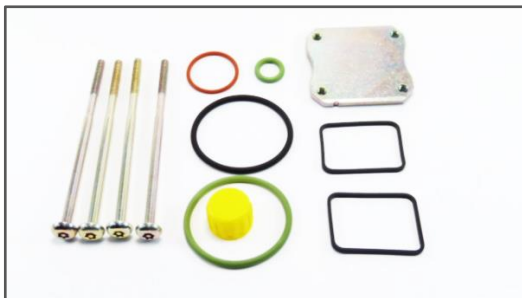

A1-23120/1 Repair Kit PDE

Use = MB Atego

OEM = F 00H N37 070